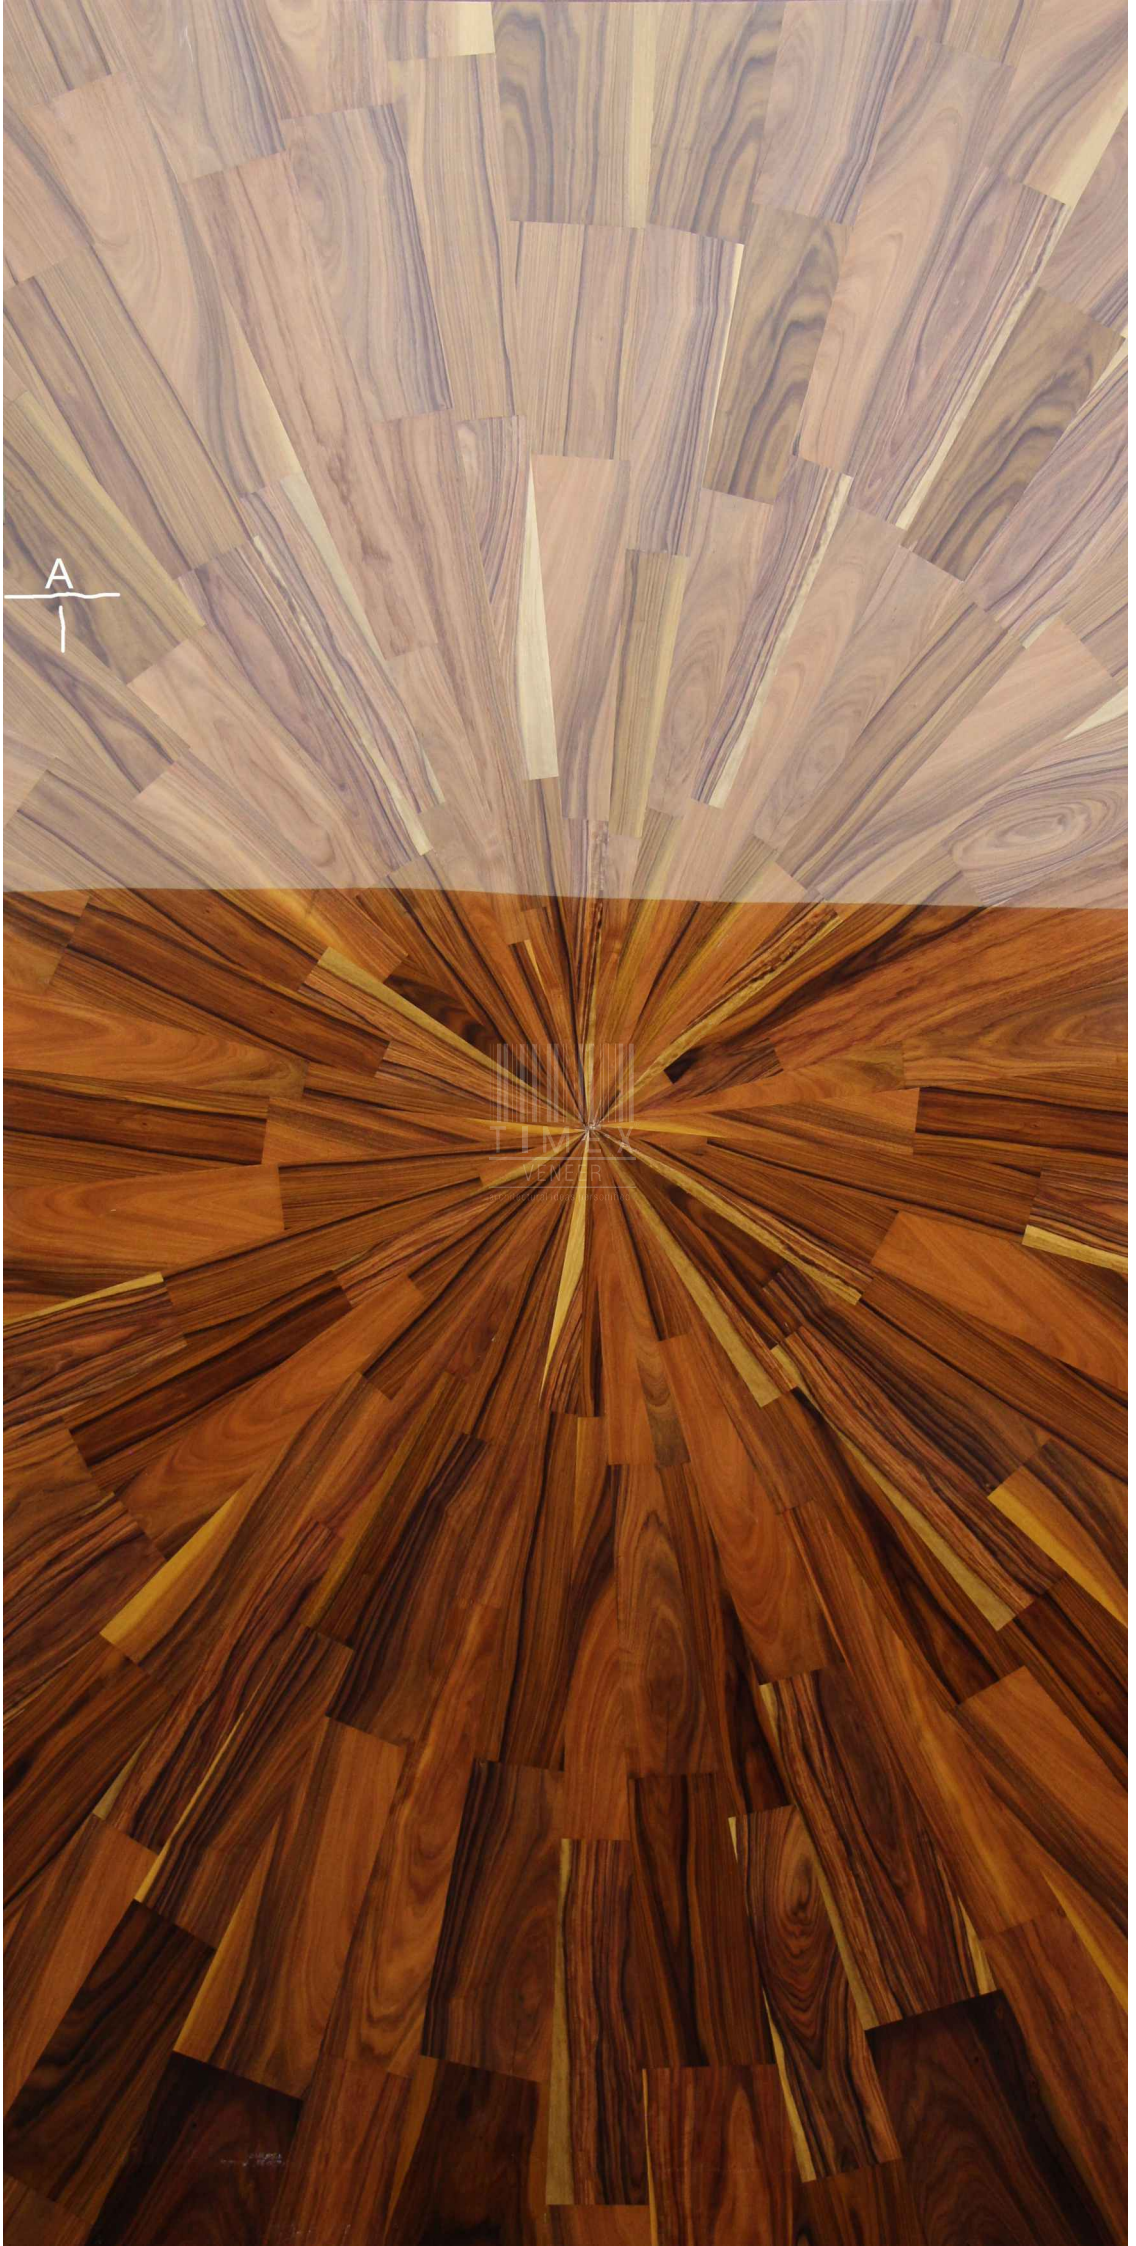

8x4'

A  
OPEN

TIMEX  
VENEER

8x4'

**DOUBLE DAIMOND  
RUBBERWOOD**

8x4'

DYNAMITE CIRCLE

8x4'